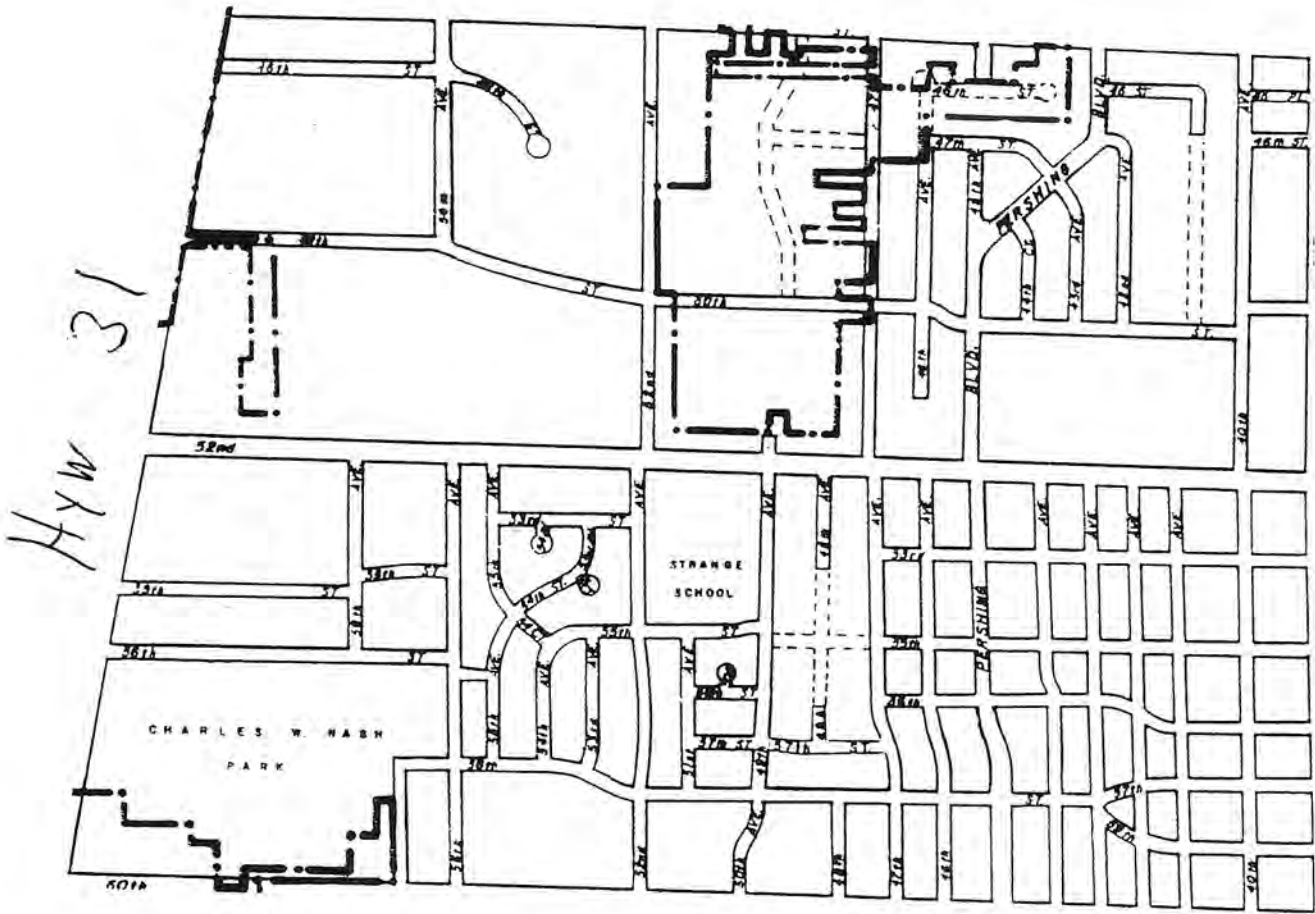

Pack 422

S. Side 18th St.

E. Side 22nd Ave

Sheridan Rd.

Washington Rd.

Troop 522

S. Side 18th St.

PACK 533

S. Side 45th St.

W. Side 39th Ave

N. Side 60th St.

Gateway District "Scouting for Food"

Crew Pack

Post Troop

Unit # 567

Area "Q"

- North: 60th St/Hwy-K
- East: 88th Ave
- South: 75th Street/Hwy-50
- West: 104th Ave

Pack 570

Pack 570-A

S. 80th St

E. Side Green Bay Rd

Springbrook Rd.

N. Side 104th St. (Hwy 165)

Gateway District "Scouting for Food"