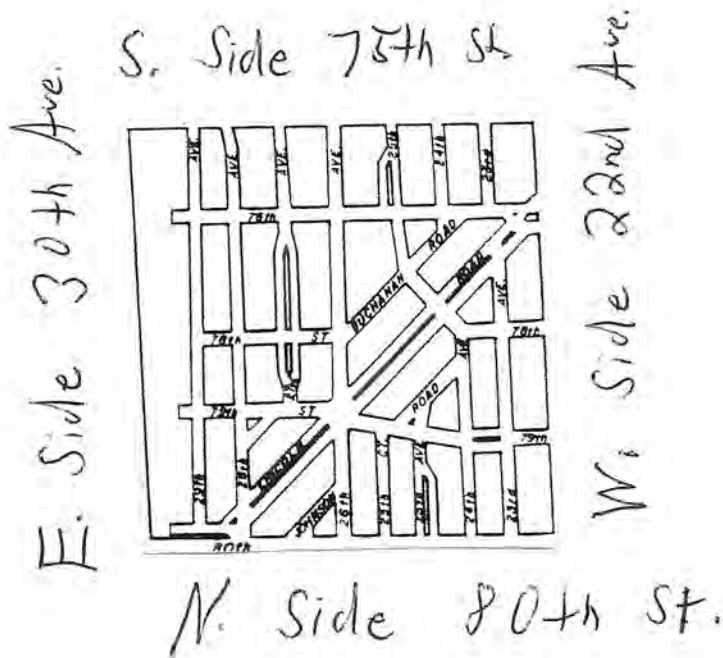

Pack 422

S. Side 18th St.

E. Side 22nd Ave

Sheridan Rd.

Washington Rd.

Troop 522

S. Side 18th St.

PACK 533

Troop 533

Gateway District "Scouting for Food"

Crew Pack

Post Troop

Unit # 5785 838

Area "S"

- North: 60th St
- East: 51st & 52nd Ave
- South: 75th St
- West: Green Bay Rd/Hwy-31

Troop 544

S. Side 45th St.

W. Side 39th Ave

N. Side 60th St.

Gateway District "Scouting for Food"

Crew Pack

Post Troop

Unit # 567

Area "Q"

- Crew Pack
- Post Troop

Unit # 595

Area "P"

- North: 60th St/Hwy-K
- East: 104th Ave
- South: 75th Street/Hwy-50
- West: Interstate-41/94