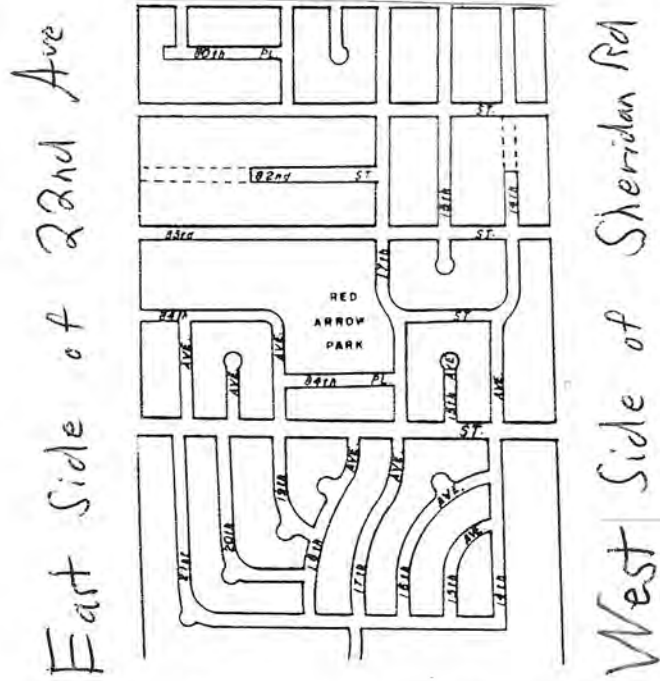

Troop 544

South Side of 80th St.

North side of 84th Pl.

Trailer Park #730 - Sheridan Rd.