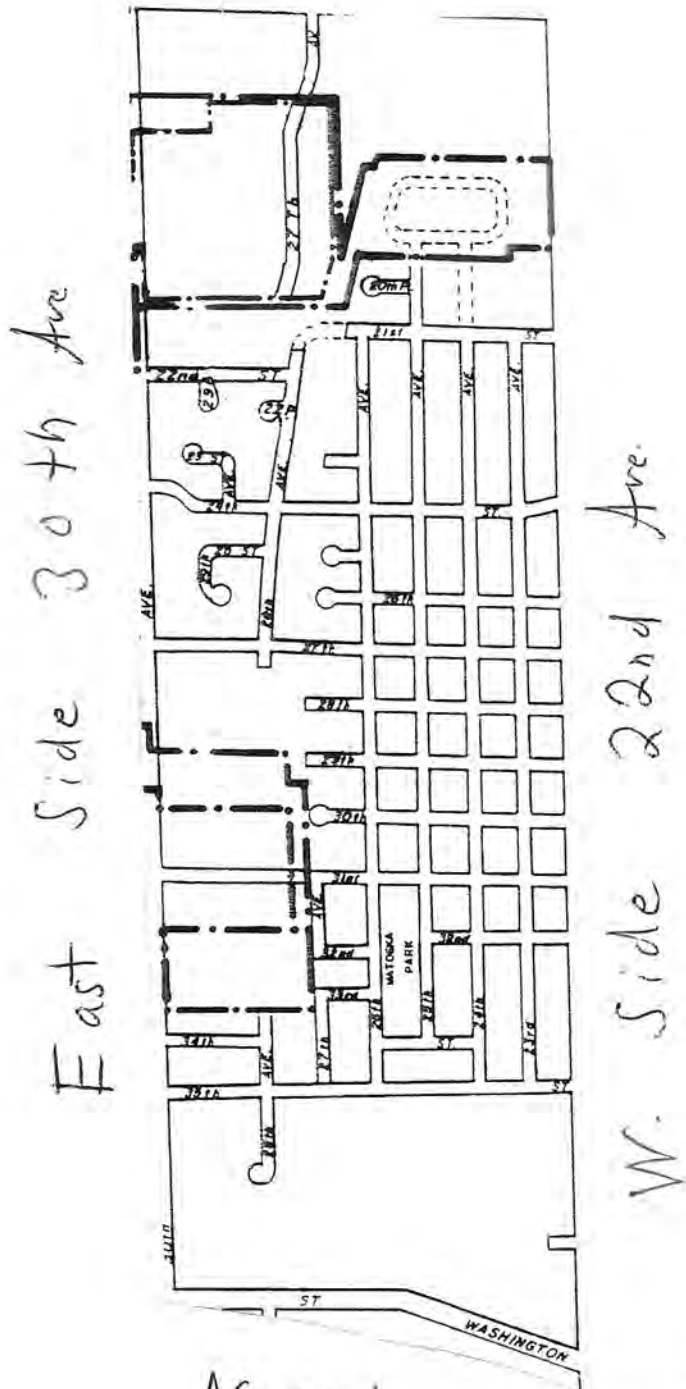

Pack 422

S. Side 18th St.

E. Side 22nd Ave

Sheridan Rd.

Washington Rd.

Troop 522

S. Side 18th St.

PACK 533

Troop 533

Gateway District "Scouting for Food"

Crew Pack

Post Troop

Unit # 5785 838

Area "S"

- North: 60th St
- East: 51st & 52nd Ave
- South: 75th St
- West: Green Bay Rd/Hwy-31

Troop 544

S. Side 45th St.

W. Side 39th Ave

N. Side 60th St.

Gateway District "Scouting for Food"

Crew Pack

Post Troop

Unit # 567

Area "Q"

- Crew Pack
- Post Troop

Unit # 595

Area "P"

- North: 60th St/Hwy-K
- East: 104th Ave
- South: 75th Street/Hwy-50
- West: Interstate-41/94