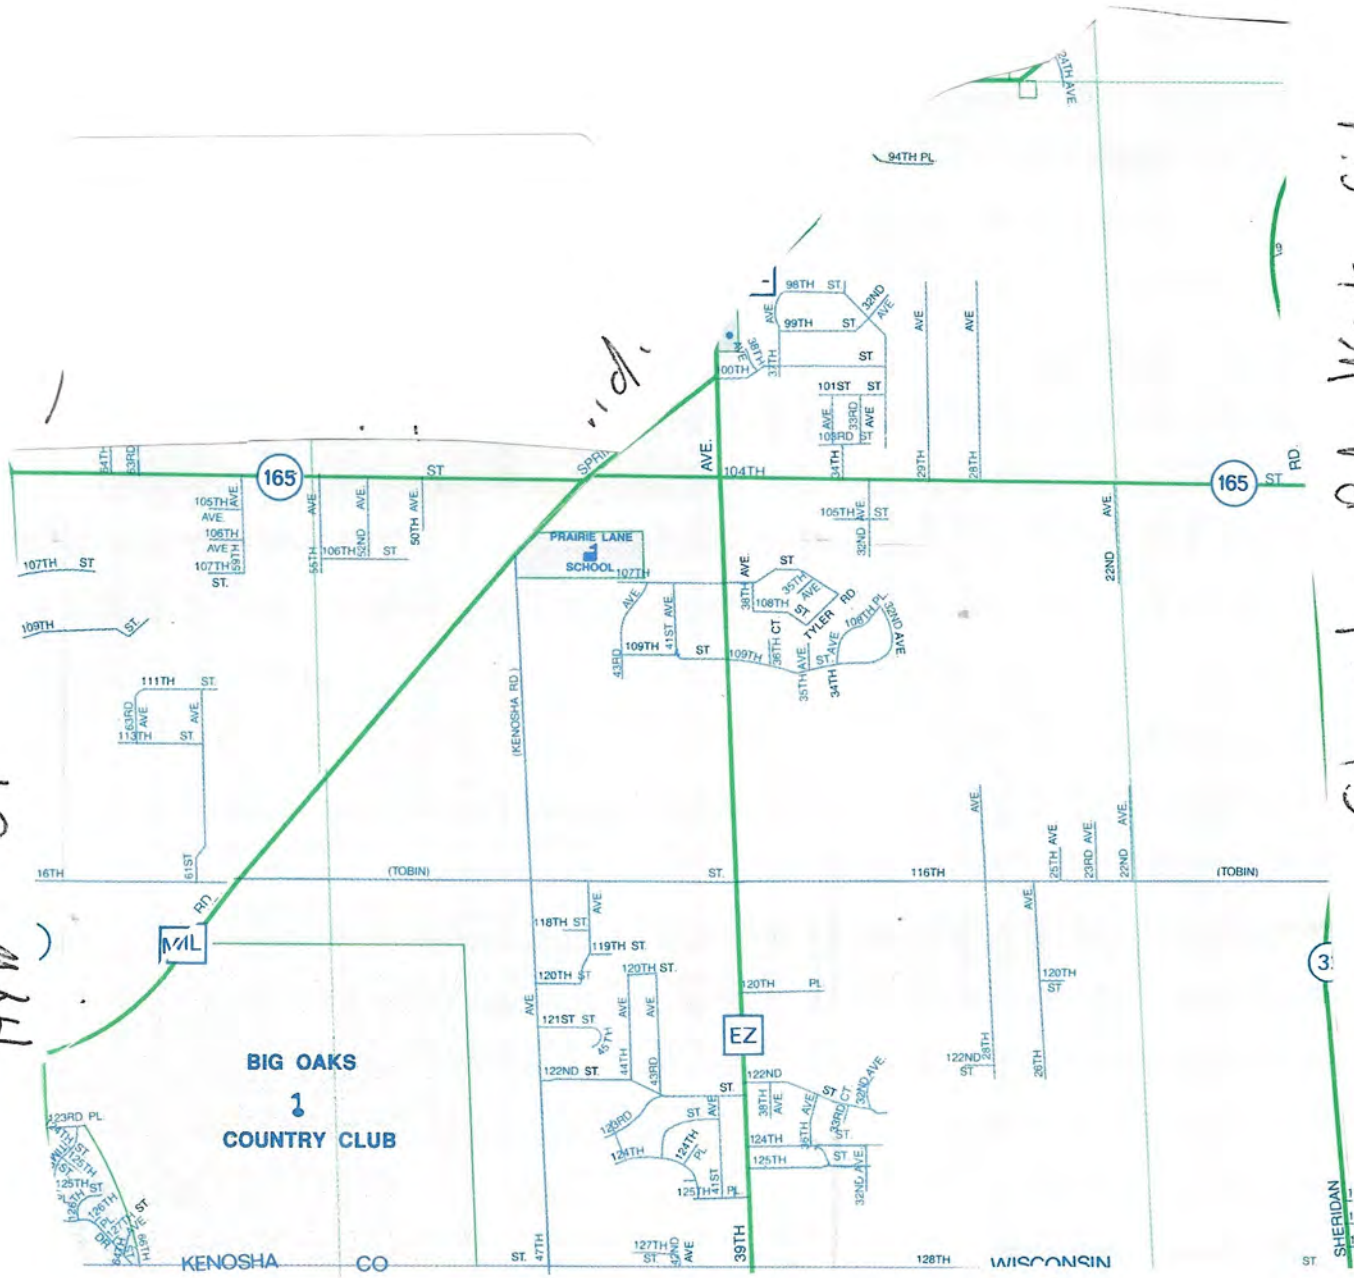

Pack 544

Hyw 31

Sheridan Rd West side

KENOSHA CO WISCONSIN