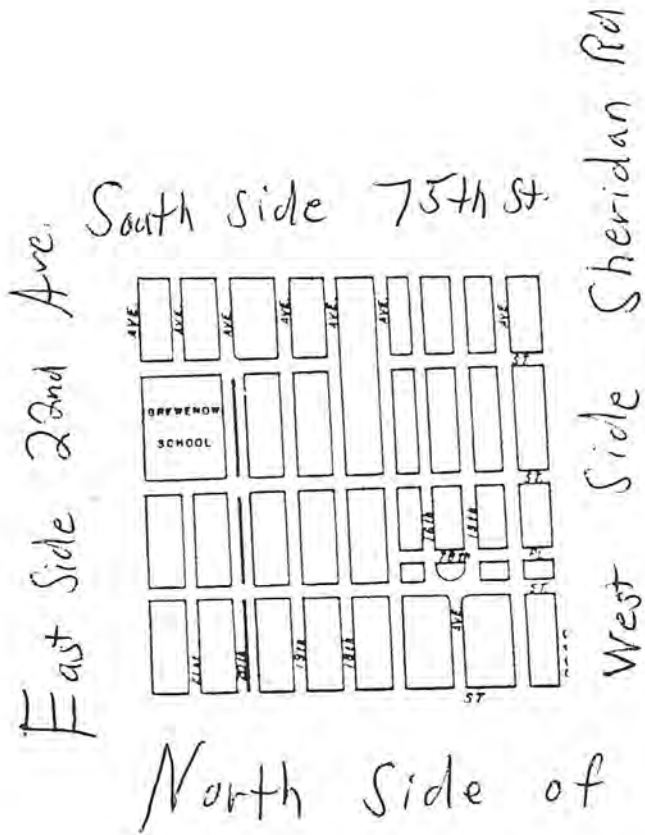

Pack 422

S. Side 18th St.

E. Side 22nd Ave

Sheridan Rd.

Washington Rd.

Troop 522

S. Side 18th St.

PACK 533

Troop 533

Gateway District "Scouting for Food"

Crew Pack

Post Troop

Unit # 5785 838

Area "S"

- North: 60th St
- East: 51st & 52nd Ave
- South: 75th St
- West: Green Bay Rd/Hwy-31

Troop 544

S. Side 45th St.

W. Side 39th Ave

N. Side 60th St.

Gateway District "Scouting for Food"

Crew Pack

Post Troop

Unit # 567

Area "Q"

- Crew Pack
- Post Troop

Unit # 595

Area "P"

- North: 60th St/Hwy-K
- East: 104th Ave
- South: 75th Street/Hwy-50
- West: Interstate-41/94