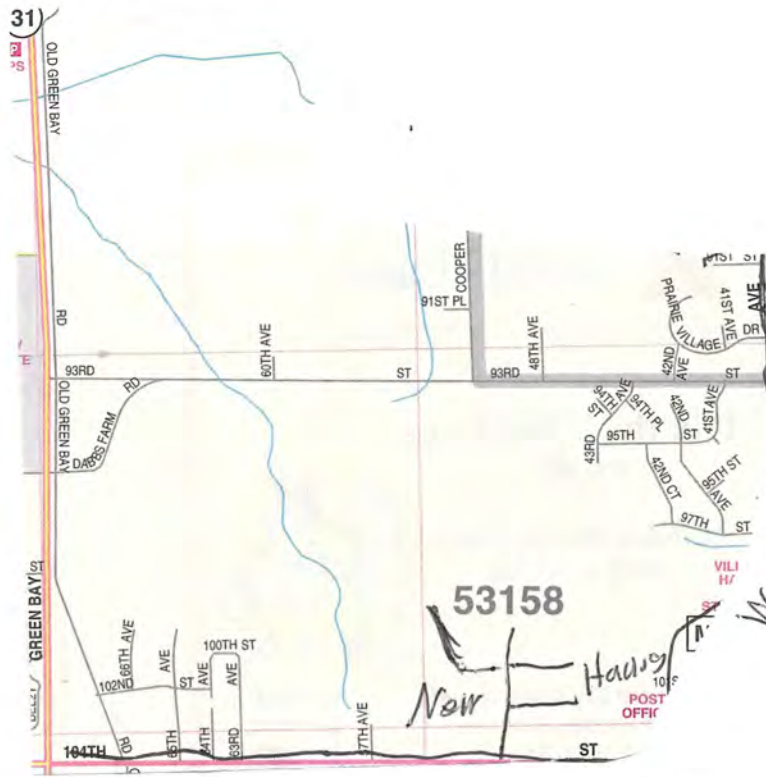

Pack 422

S. Side 18th St.

E. Side 22nd Ave

Sheridan Rd.

Washington Rd.

Troop 522

S. Side 18th St.

PACK 533

S. Side 45th St.

W. Side 39th Ave

N. Side 60th St.

Gateway District "Scouting for Food"

Crew Pack

Post Troop

Unit # 567

Area "Q"

- North: 60th St/Hwy-K
- East: 88th Ave
- South: 75th Street/Hwy-50
- West: 104th Ave

Pack 570

Pack 570-A

S. 80th St

E. Side Green Bay Rd

Springbrook Rd.

N. Side 104th St. (Hwy 165)

Gateway District "Scouting for Food"

- Crew Pack
- Post Troop

Unit # 595

Area "P"

- North: 60th St/Hwy-K
- East: 104th Ave
- South: 75th Street/Hwy-50
- West: Interstate-41/94