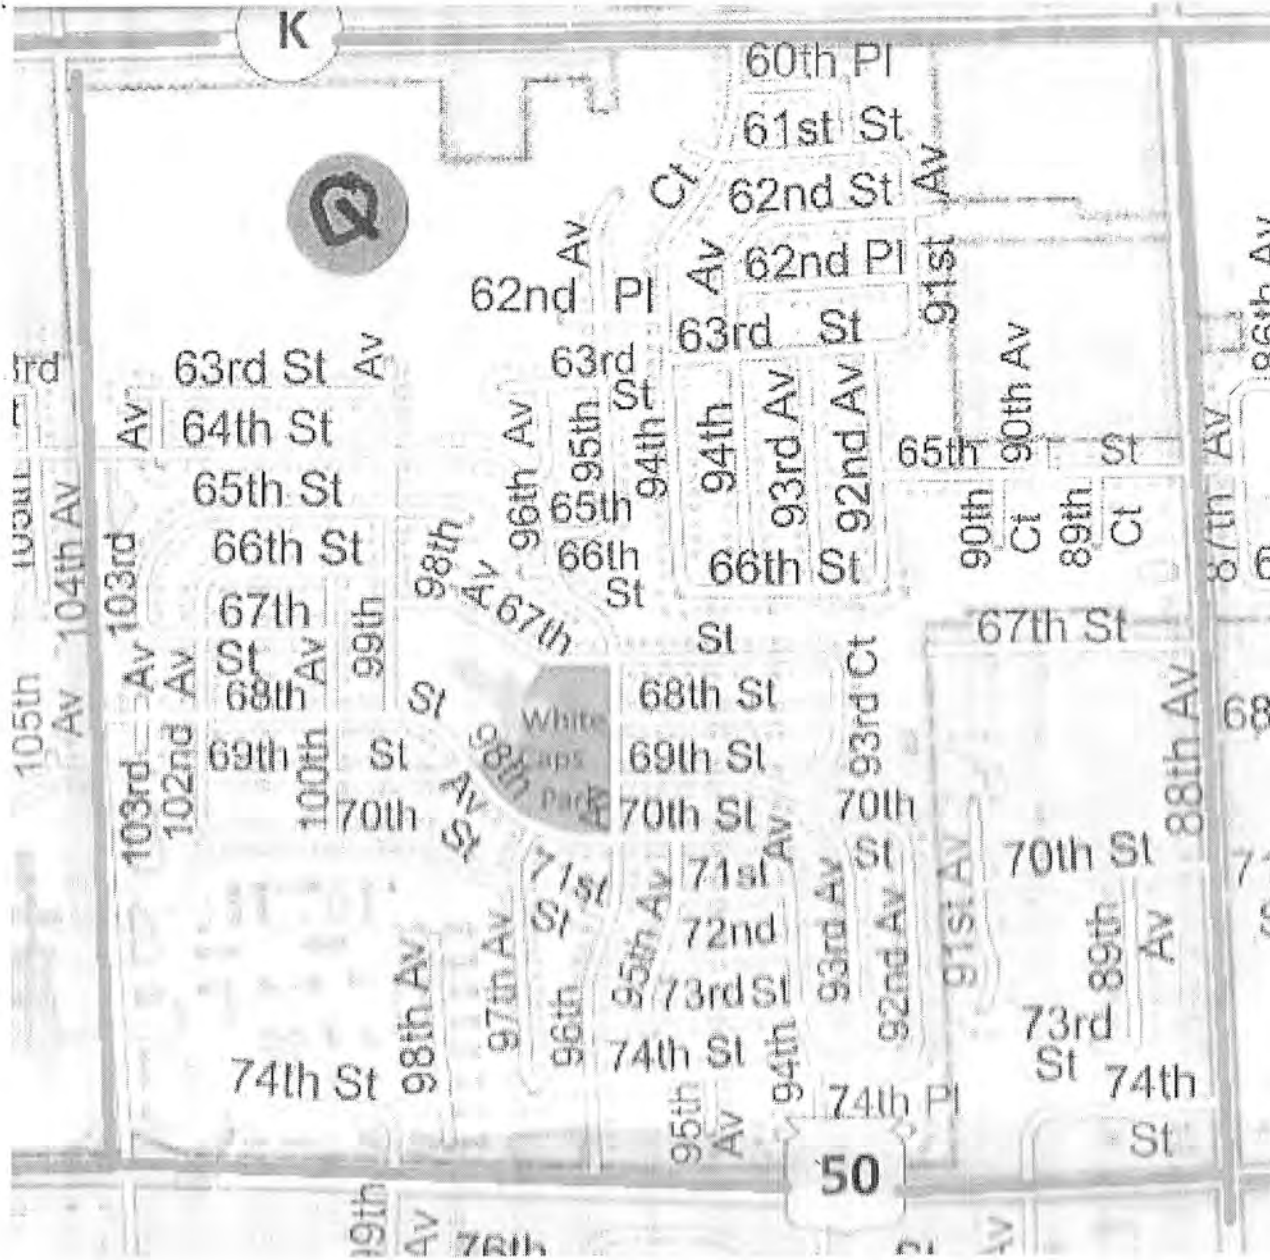

Pack 422

S. Side 18th St.

E. Side 22nd Ave

Sheridan Rd.

Washington Rd.

Troop 522

S. Side 18th St.

PACK 533

S. Side 45th St.

W. Side 39th Ave

N. Side 60th St.

Gateway District "Scouting for Food"

Crew Pack

Post Troop

Unit # 567

Area "Q"

- North: 60th St/Hwy-K
- East: 88th Ave
- South: 75th Street/Hwy-50
- West: 104th Ave

Pack 570

Pack 570-A

S. 80th St

E. Side Green Bay Rd

Springbrook Rd.

N. Side 104th St. (Hwy 165)

Gateway District "Scouting for Food"

- Crew Pack
- Post Troop

Unit # 595

Area "P"

- North: 60th St/Hwy-K
- East: 104th Ave
- South: 75th Street/Hwy-50
- West: Interstate-41/94