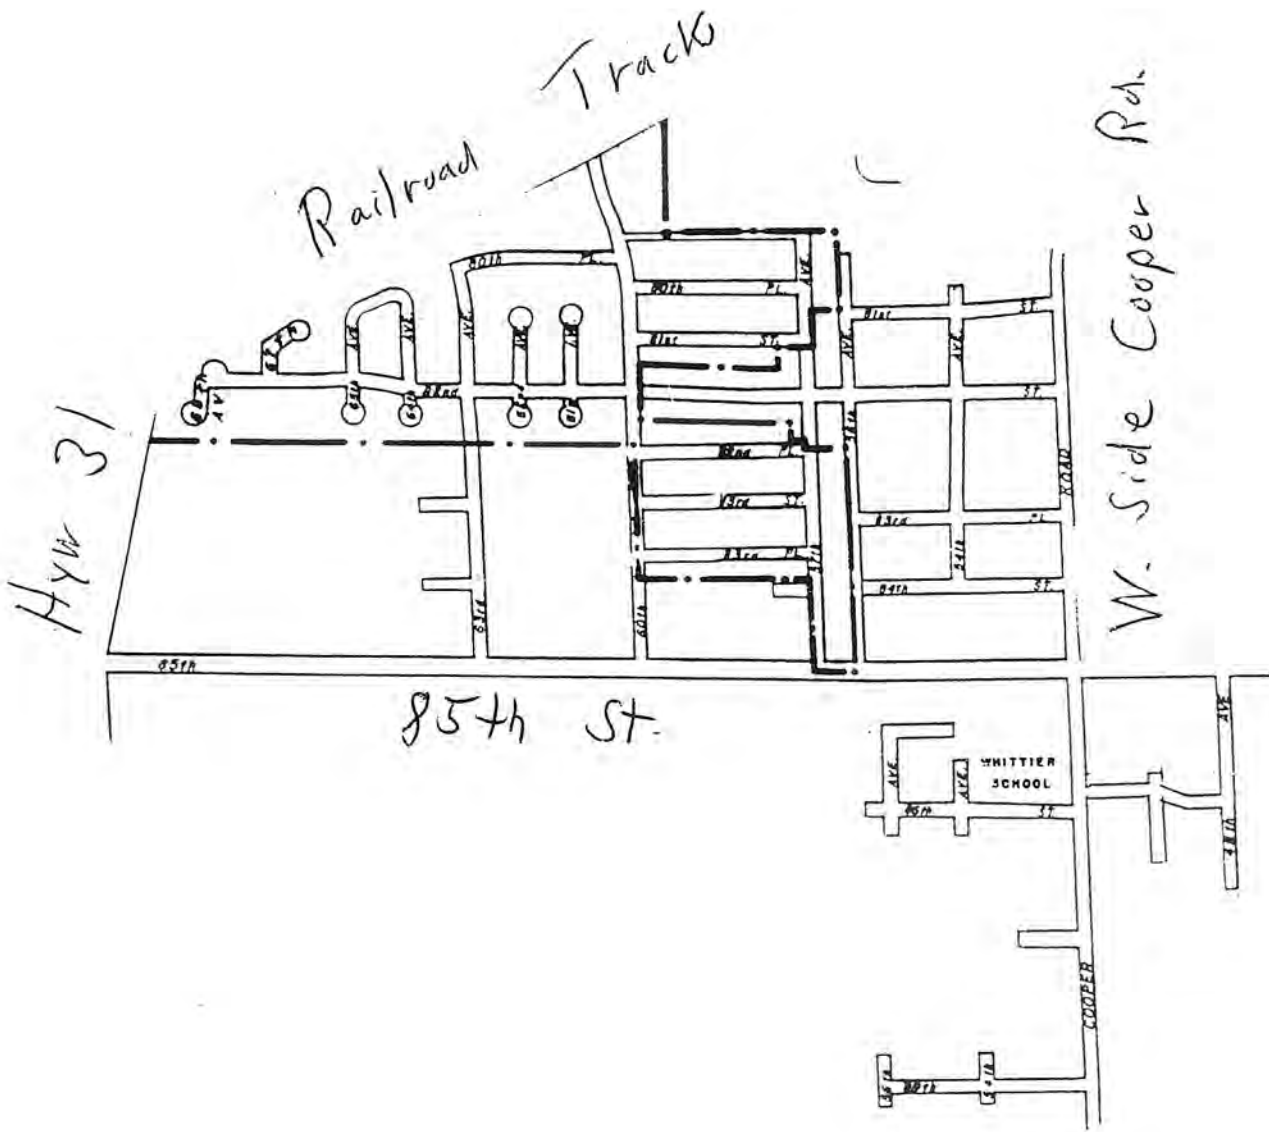

S. Side 45th St.

W. Side 39th Ave

N. Side 60th St.

Gateway District "Scouting for Food"

Crew Pack

Post Troop

Unit # 567

Area "Q"

- North: 60th St/Hwy-K
- East: 88th Ave
- South: 75th Street/Hwy-50
- West: 104th Ave

Pack 570

Pack 570-A

S. 80th St

E. Side Green Bay Rd

Springbrook Rd.

N. Side 104th St. (Hwy 165)

Gateway District "Scouting for Food"

- Crew Pack
- Post Troop

Unit # 595

Area "P"

- North: 60th St/Hwy-K
- East: 104th Ave
- South: 75th Street/Hwy-50
- West: Interstate-41/94